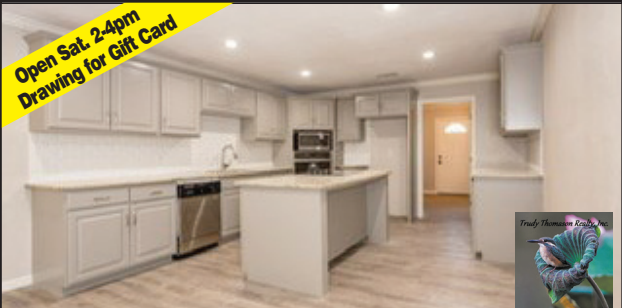

## **2500 ROCKY LANE**

IT'S EXPENSIVE but WORTH IT! 3447 square feet of luxury packaged in a remodeled from post to pillar like-new ranch on 1.34 city-acreage in Country Club east. With 4BR,4 Baths, 2 Masters suites, glassed in home office with panoramic views of this sprawling estate. There is even a glassed in parlor. Exquisite kitchen fit for a chef. What makes it special is the feeling of elegance tempered with simplicity created by the architect for this one-of-a-kind masterpiece. The lifestyle you deserve.